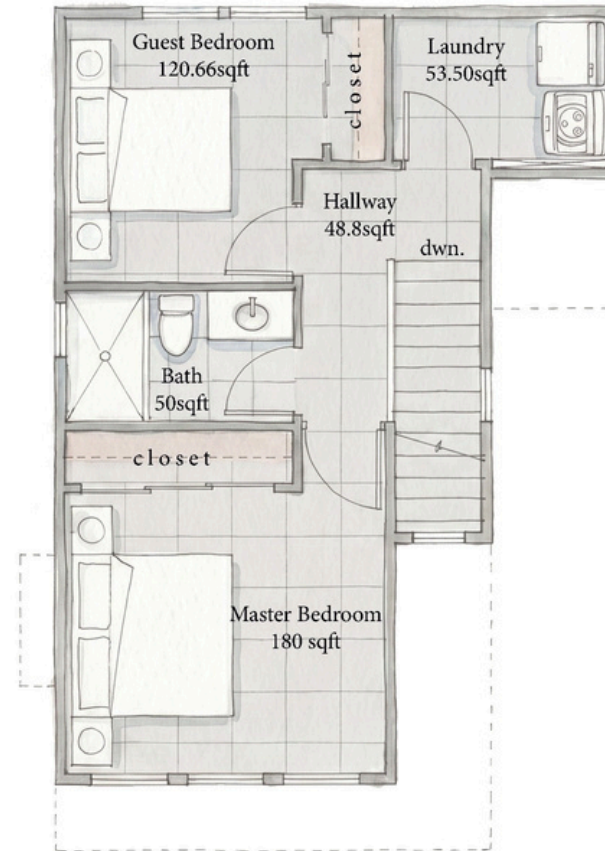

The Wren

1st Floor - 512 Sq. Ft.

2nd Floor - 449 Sq. Ft.

Total Finished Area - 961 Sq. Ft.

*These are artist renderings for sale purposes only

The Wren

LOWER FLOOR PLAN

UPPER FLOOR PLAN