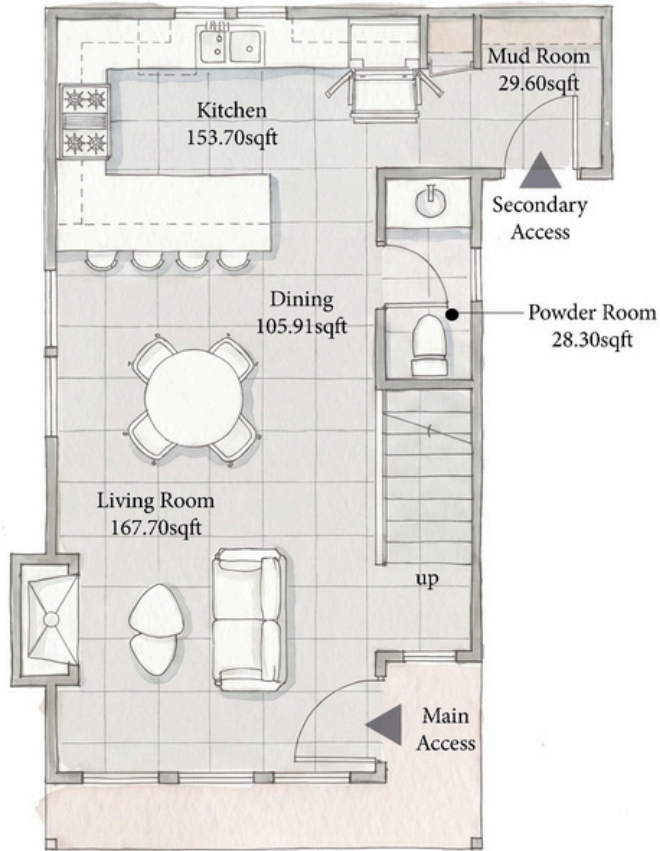

The Wren

1st Floor - 512 Sq. Ft.

2nd Floor - 449 Sq. Ft.

Total Finished Area - 961 Sq. Ft.

*These are artist renderings for sale purposes only

The Wren

LOWER FLOOR PLAN

UPPER FLOOR PLAN