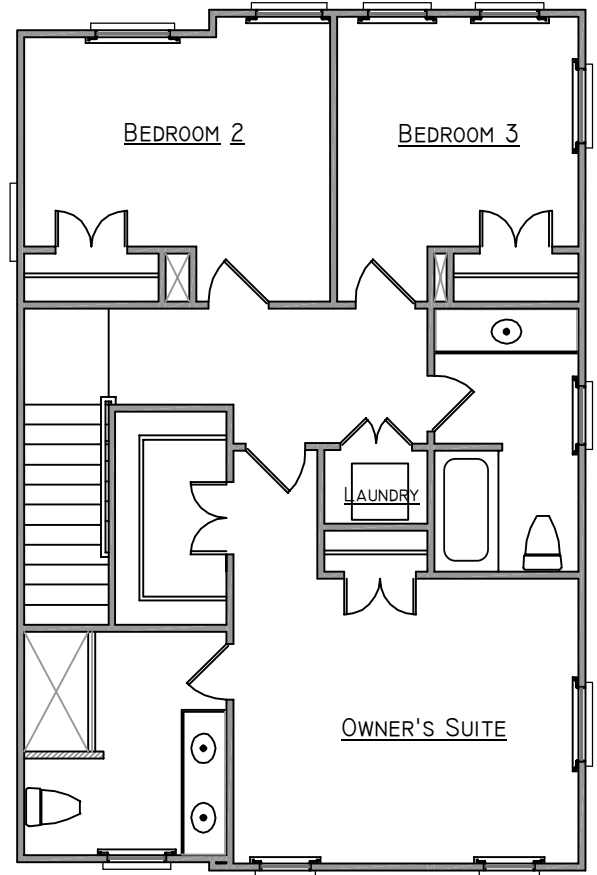

## BUIST

1,676 sq. ft. | 3 Bedrooms | 2.5 Baths

Opt. Porch

First Floor

Second Floor

FrontDoorCommunities.com

843.751.4349

ATLANTA | CHARLESTON | NAPLES

## BUIST DRIVE UNDER OPTION

546 sq. ft. | Den/Bedrooms | .5 Baths

Optional Ground Level

Optional Full Front Patio

Optional Patio

MIXSON

FrontDoorCommunities.com

843.751.4349