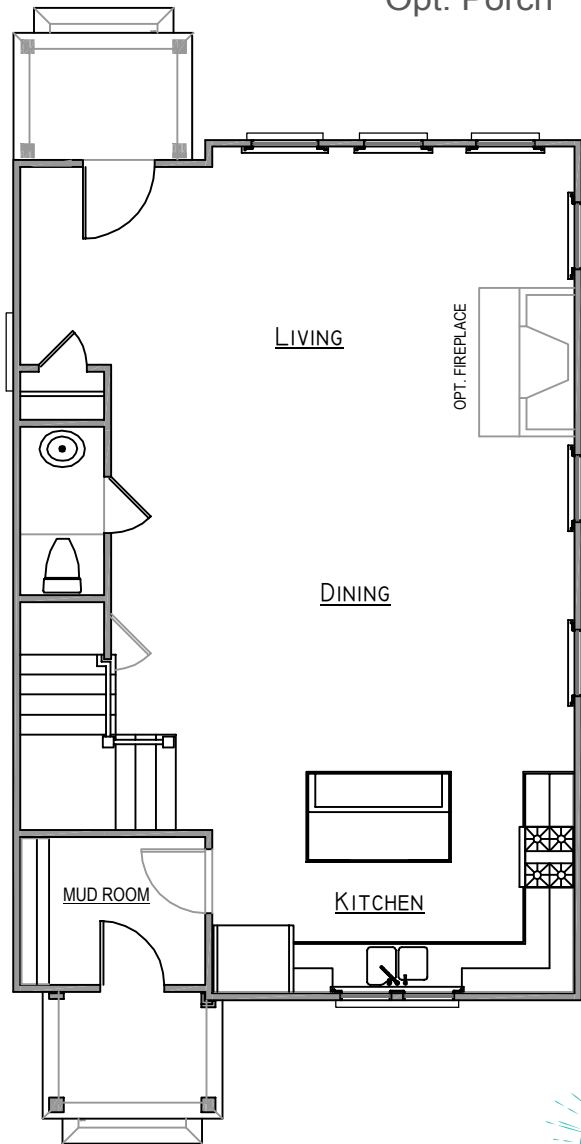

## BUIST

1,676 sq. ft. | 3 Bedrooms | 2.5 Baths

MIXSON

[FrontDoorCommunities.com](http://FrontDoorCommunities.com)

843.751.4349

ATLANTA | CHARLESTON | NAPLES

## BUIST

1,676 sq. ft. | 3 Bedrooms | 2.5 Baths

Opt. Porch

First Floor

Second Floor

FrontDoorCommunities.com

843.751.4349

ATLANTA | CHARLESTON | NAPLES