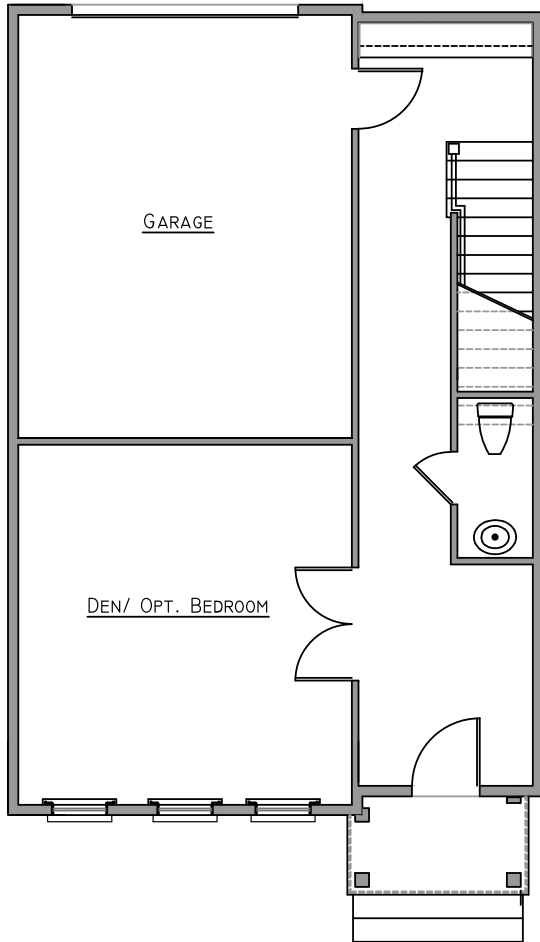

## BUIST

1,676 sq. ft. | 3 Bedrooms | 2.5 Baths

Opt. Porch

First Floor

Second Floor

FrontDoorCommunities.com

843.751.4349

ATLANTA | CHARLESTON | NAPLES

## BUIST DRIVE UNDER OPTION

546 sq. ft. | Den/Bedrooms | .5 Baths

Optional Ground Level

Optional Full Front Patio

Optional Patio

MIXSON

FrontDoorCommunities.com

843.751.4349