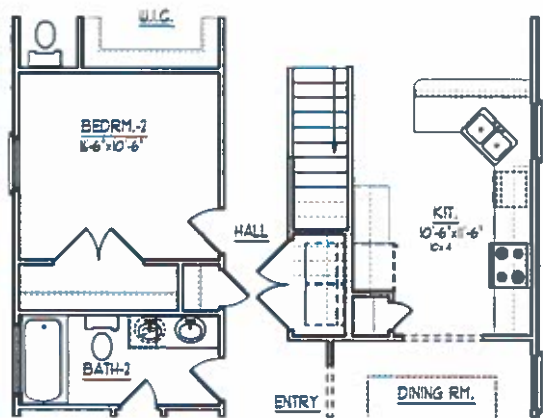

COTTAGE SERIES

O'HEAR

1540 SQ. FT. (1880 SQ. FT. WITH BONUS ROOM)
3-4 BEDROOMS, 2.5-3.5 BATHS

A

C

MAIN FLOOR

BONUS ROOM

BONUS RM. PLAN

"O'HEAR" 1540 Sq. Ft. (Bonus Room +340 Sq. Ft.)

Rev. 2/18/2015