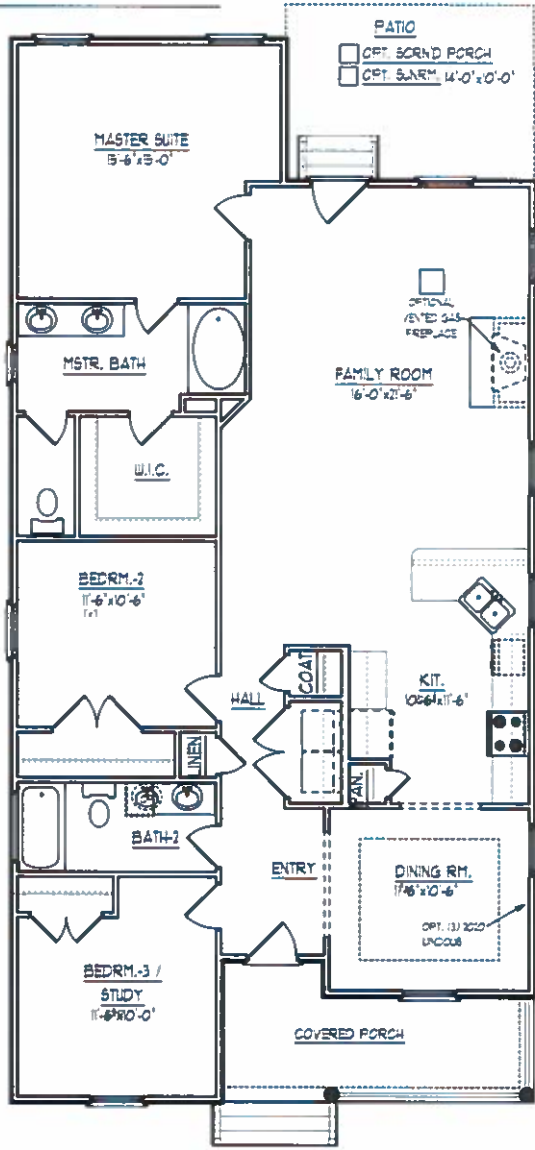

COTTAGE SERIES

O'HEAR

1540 SQ. FT. (1880 SQ. FT. WITH BONUS ROOM)
3-4 BEDROOMS, 2.5-3.5 BATHS

A

C

MAIN FLOOR

BONUS ROOM

BONUS RM. PLAN

"O'HEAR" 1540 Sq. Ft. (Bonus Room +340 Sq. Ft.)

Rev. 2/18/2015