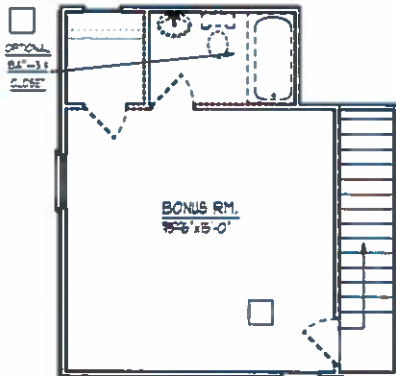

COTTAGE SERIES

O'HEAR

1540 SQ. FT. (1880 SQ. FT. WITH BONUS ROOM)
3-4 BEDROOMS, 2.5-3.5 BATHS

A

C

MAIN FLOOR

BONUS ROOM

BONUS RM. PLAN

"O'HEAR" 1540 Sq. Ft. (Bonus Room +340 Sq. Ft.)

Rev. 2/18/2015