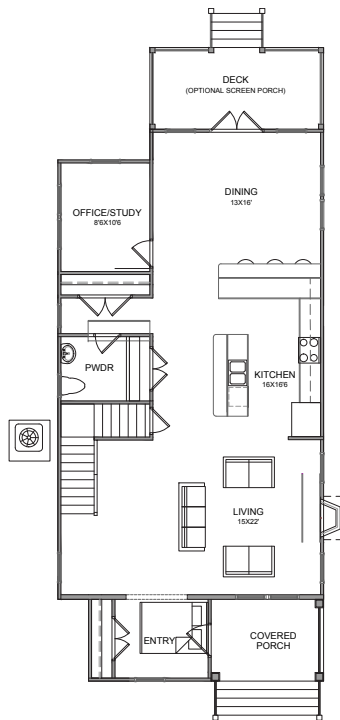

# BELFAST

Plan # 102

2,500 square feet heated space

2 Story

Front and Rear Porches

3 bed/2 1/2 bath

26' Wide, 62' Deep

MAIN LEVEL

SECOND LEVEL