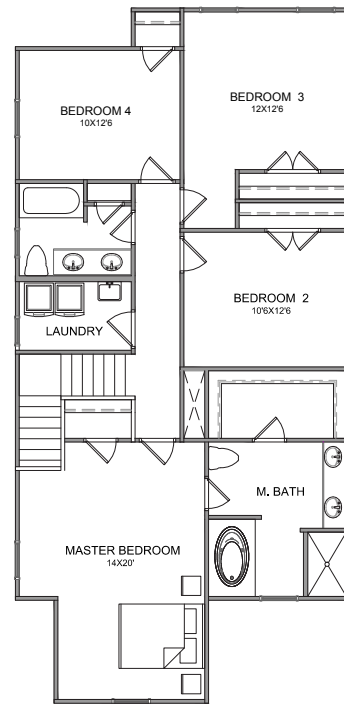

# BELFAST

Plan # 102

2,500 square feet heated space

2 Story

Front and Rear Porches

3 bed/2 1/2 bath

26' Wide, 62' Deep

MAIN LEVEL

SECOND LEVEL