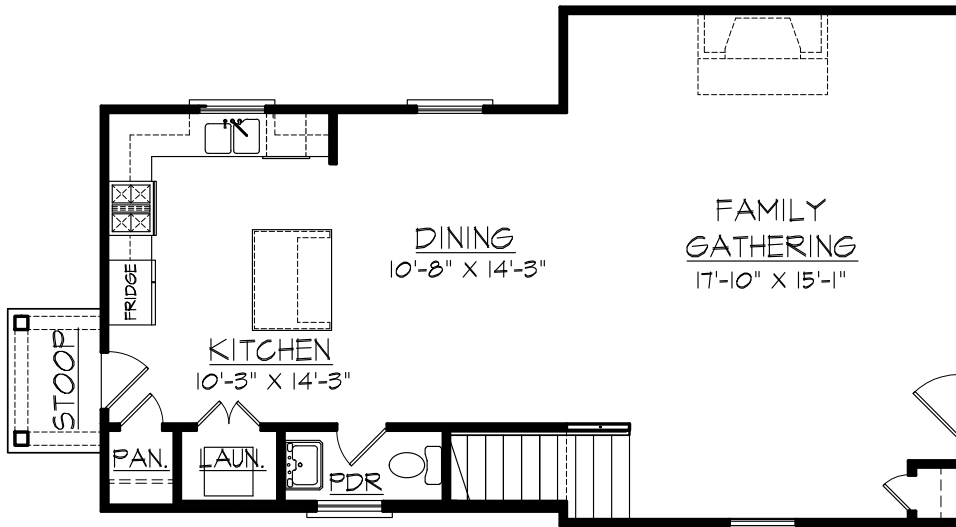

FRONTDOOR COMMUNITIES

HAMPTON

1,654 sq. ft. | 3 Bedrooms | 2.5 Baths

MIXSON

FrontDoorCommunities.com

843.751.4349

ATLANTA | CHARLESTON | NAPLES

FRONTDOOR COMMUNITIES

HAMPTON

1,654 sq. ft. | 3 Bedrooms | 2.5 Baths

First Floor

Second Floor

MIXSON

FrontDoorCommunities.com

843.751.4349

ATLANTA | CHARLESTON | NAPLES