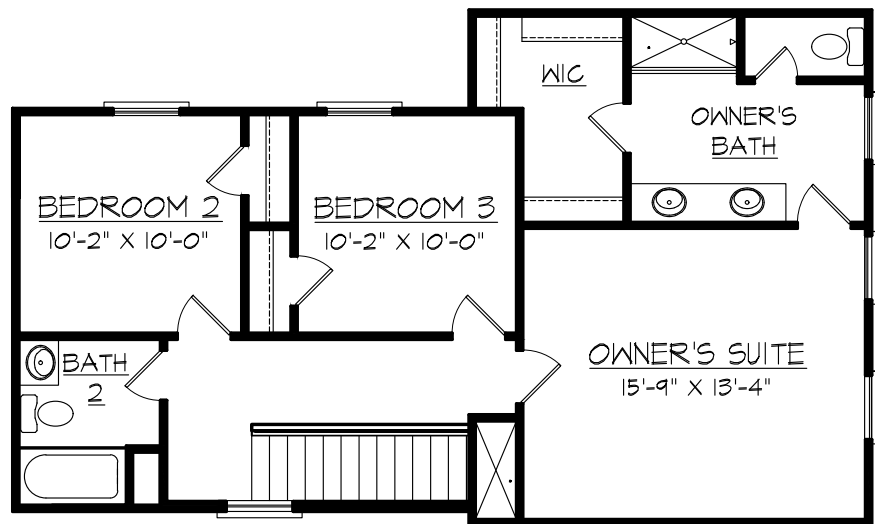

FRONTDOOR COMMUNITIES

HAMPTON

1,654 sq. ft. | 3 Bedrooms | 2.5 Baths

MIXSON

FrontDoorCommunities.com

843.751.4349

ATLANTA | CHARLESTON | NAPLES

FRONTDOOR COMMUNITIES

HAMPTON

1,654 sq. ft. | 3 Bedrooms | 2.5 Baths

First Floor

Second Floor

MIXSON

FrontDoorCommunities.com

843.751.4349

ATLANTA | CHARLESTON | NAPLES