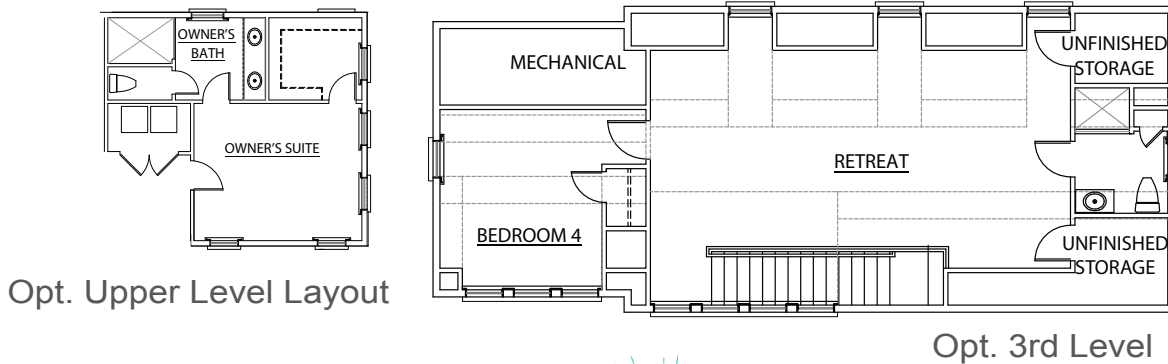

FRONTDOOR COMMUNITIES

ELLIS

1,890 sq. ft. | 3 Bedrooms | 2.5 Baths

FrontDoorCommunities.com

843.751.4349

ATLANTA | CHARLESTON | NAPLES