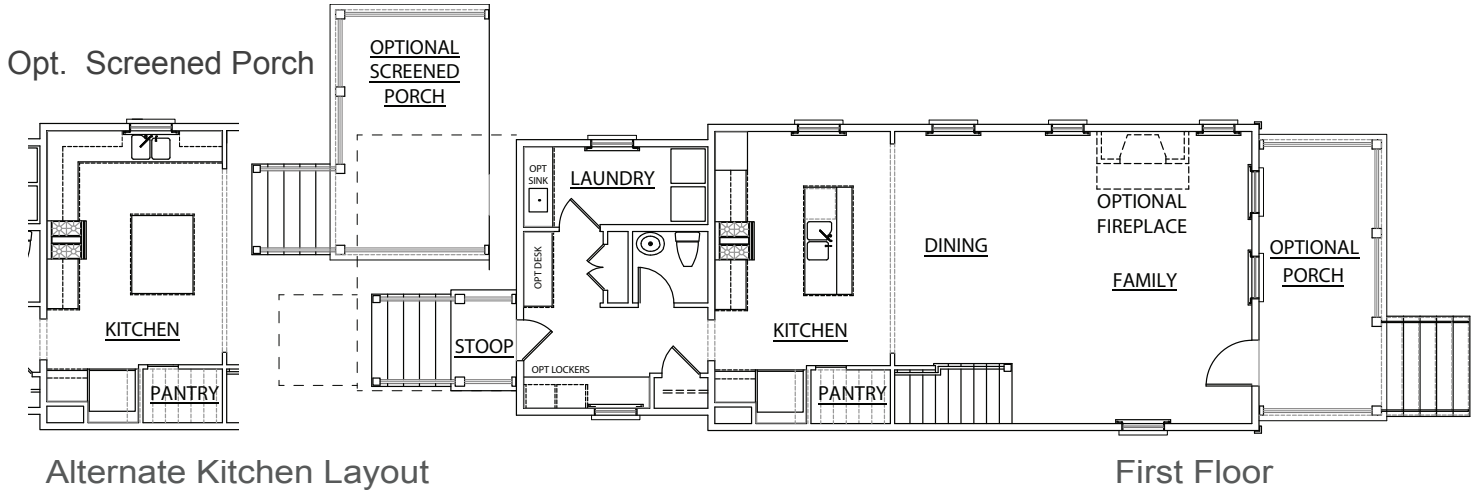

FRONTDOOR COMMUNITIES

ELLIS

1,890 sq. ft. | 3 Bedrooms | 2.5 Baths

FrontDoorCommunities.com

843.751.4349

ATLANTA | CHARLESTON | NAPLES