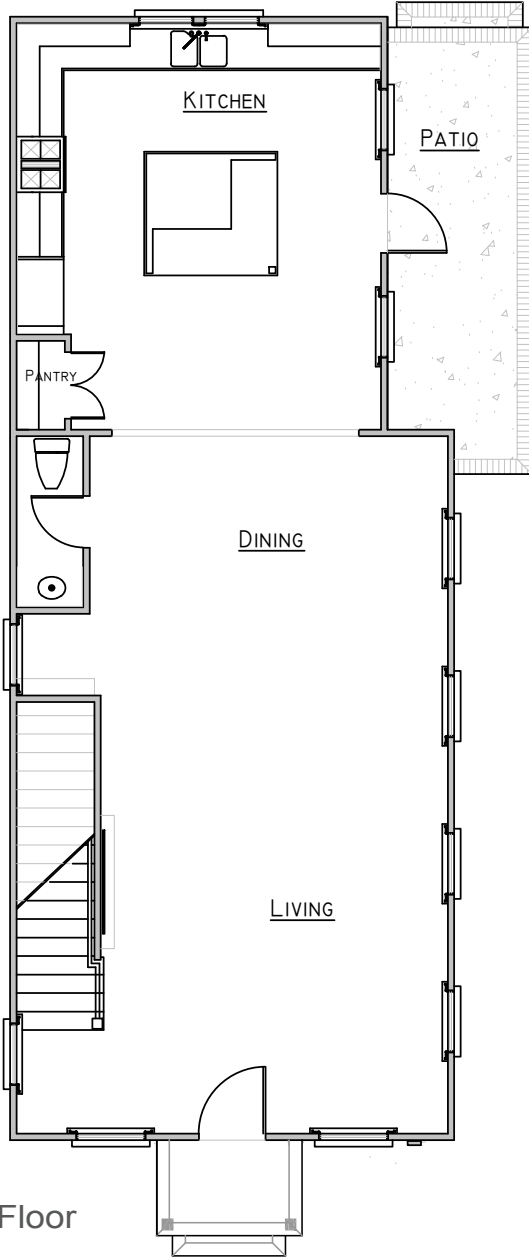

FRONTDOOR
COMMUNITIES

ASHLEY

1,912 sq. ft. | 3 Bedrooms | 2.5 Baths

MIXSON

FrontDoorCommunities.com

843.751.4349

ATLANTA | CHARLESTON | NAPLES

FRONTDOOR COMMUNITIES

ASHLEY

1,912 sq. ft. | 3 Bedrooms | 2.5 Baths

FrontDoorCommunities.com

843.751.4349

ATLANTA | CHARLESTON | NAPLES

FRONTDOOR COMMUNITIES

ASHLEY DRIVE UNDER OPTION

600 sq. ft. | 1 Bedroom | 1 Bath