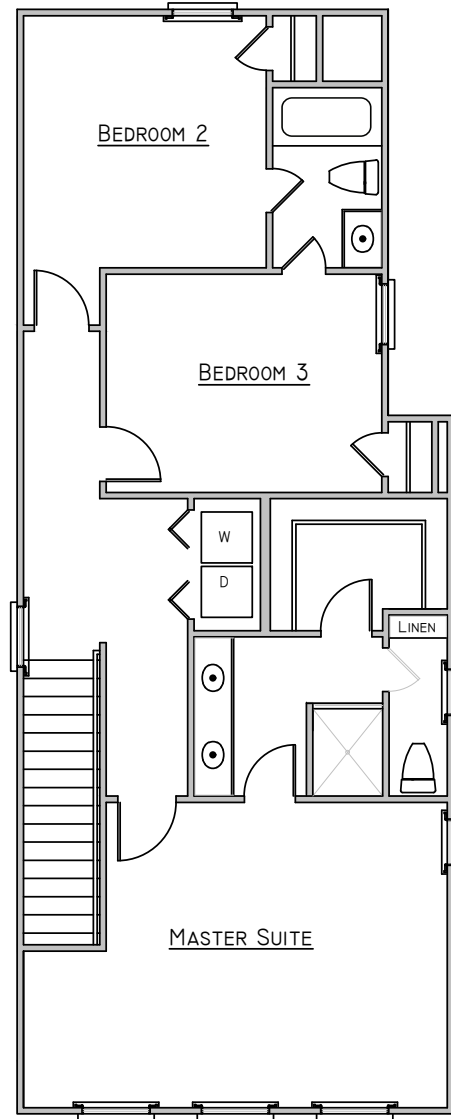

FRONTDOOR
COMMUNITIES

ASHLEY

1,912 sq. ft. | 3 Bedrooms | 2.5 Baths

MIXSON

FrontDoorCommunities.com

843.751.4349

ATLANTA | CHARLESTON | NAPLES

FRONTDOOR COMMUNITIES

ASHLEY

1,912 sq. ft. | 3 Bedrooms | 2.5 Baths

FrontDoorCommunities.com

843.751.4349

ATLANTA | CHARLESTON | NAPLES

FRONTDOOR COMMUNITIES

ASHLEY DRIVE UNDER OPTION

600 sq. ft. | 1 Bedroom | 1 Bath