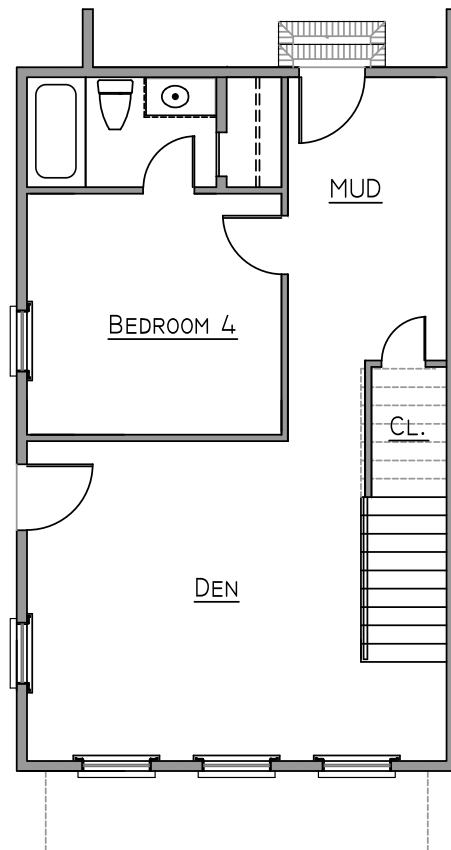

FRONTDOOR
COMMUNITIES

ASHLEY

1,912 sq. ft. | 3 Bedrooms | 2.5 Baths

MIXSON

FrontDoorCommunities.com

843.751.4349

ATLANTA | CHARLESTON | NAPLES

FRONTDOOR COMMUNITIES

ASHLEY

1,912 sq. ft. | 3 Bedrooms | 2.5 Baths

FrontDoorCommunities.com

843.751.4349

ATLANTA | CHARLESTON | NAPLES

FRONTDOOR COMMUNITIES

ASHLEY DRIVE UNDER OPTION

600 sq. ft. | 1 Bedroom | 1 Bath