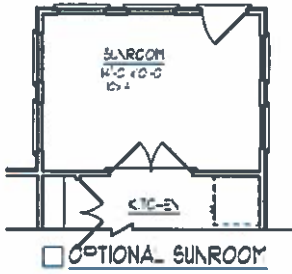

COTTAGE SERIES
WOODLAND II

2808 SQ. FT.
4-5 BEDROOMS, 3.5 BATHS

C

A

B

FIRST FLOOR

SECOND FLOOR

"WOODLAND" 2808 Sq. Ft. (MASTER DOWN)