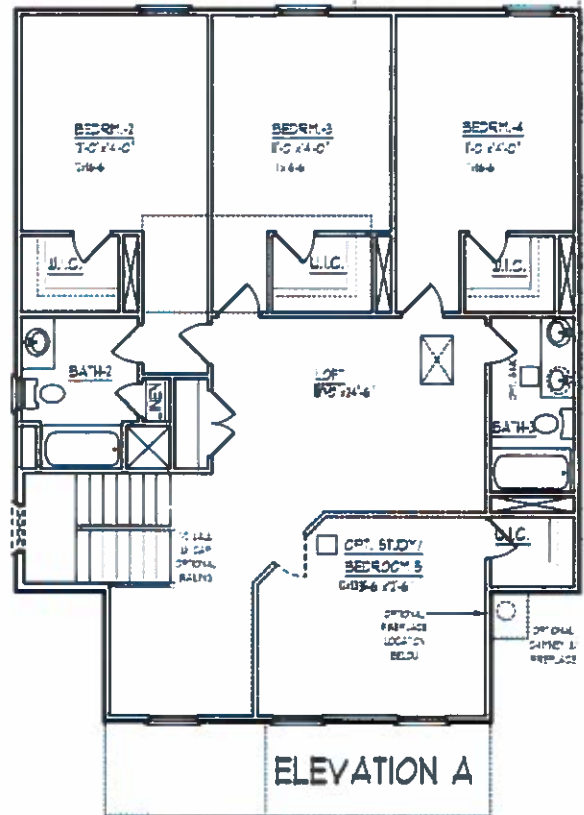

COTTAGE SERIES
WOODLAND II

2808 SQ. FT.
4-5 BEDROOMS, 3.5 BATHS

C

A

B

FIRST FLOOR

SECOND FLOOR

"WOODLAND" 2808 Sq. Ft. (MASTER DOWN)