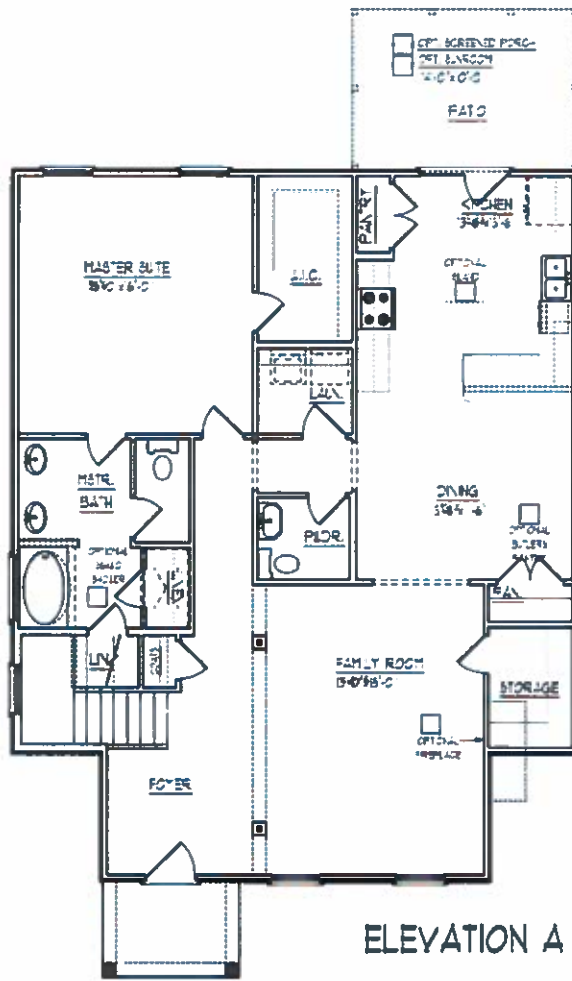

COTTAGE SERIES
WOODLAND II

2808 SQ. FT.
4-5 BEDROOMS, 3.5 BATHS

C

A

B

FIRST FLOOR

SECOND FLOOR

"WOODLAND" 2808 Sq. Ft. (MASTER DOWN)