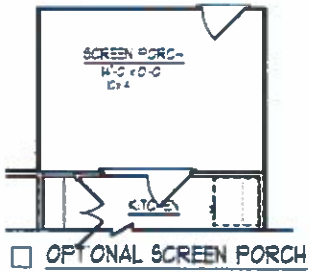

COTTAGE SERIES
WOODLAND II

2808 SQ. FT.
4-5 BEDROOMS, 3.5 BATHS

C

A

B

FIRST FLOOR

SECOND FLOOR

"WOODLAND" 2808 Sq. Ft. (MASTER DOWN)