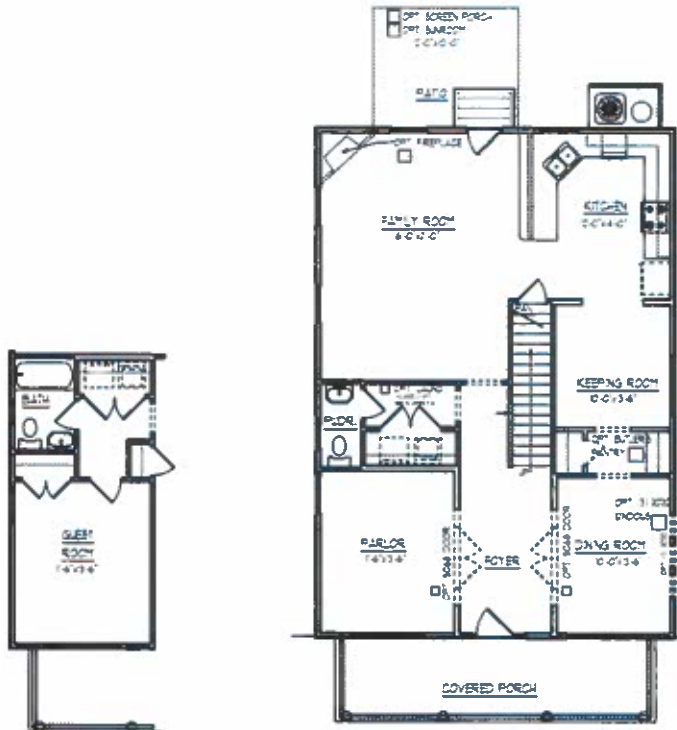

COTTAGE SERIES

VIRGINIA

2435 SQ. FT.

3-5 BEDROOMS, 2.5-3 BATHS

A SHOWN WITH OPTIONAL METAL ROOF

B

C

D SHOWN WITH OPTIONAL METAL ROOF

F

E

FIRST FLOOR

ELEVATION A,C&D LAUNDRY DOWN

ELEVATION A,C&D STANDARD

OPT. SCREEN PORCH

OPT. LAUND. w/GUEST SUITE

ELEVATION B,E&F LAUNDRY DOWN

ELEVATION B,E&F STANDARD

SECOND FLOOR

ELEVATION A,C&D LAUNDRY DOWN

STANDARD UPPER PLAN w/ JACK & JILL BATH OPTION

ELEVATION A,C&D STANDARD

ELEVATION B,E&F LAUNDRY DOWN

ELEVATION B,E&F STANDARD

"VIRGINIA" 2,435 Sq. Ft.