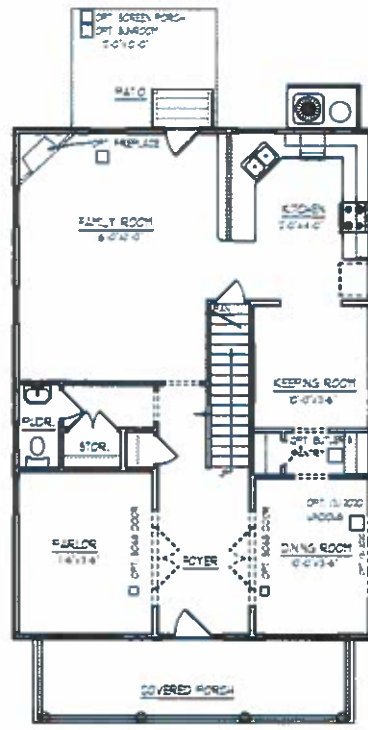

COTTAGE SERIES

VIRGINIA

2435 SQ. FT.

3-5 BEDROOMS, 2.5-3 BATHS

A SHOWN WITH OPTIONAL METAL ROOF

B

C

D SHOWN WITH OPTIONAL METAL ROOF

F

E

FIRST FLOOR

ELEVATION A,C&D LAUNDRY DOWN

ELEVATION A,C&D STANDARD

OPT. SCREEN PORCH

OPT. LAUND. w/GUEST SUITE

ELEVATION B,E&F LAUNDRY DOWN

ELEVATION B,E&F STANDARD

SECOND FLOOR

ELEVATION A,C&D LAUNDRY DOWN

STANDARD UPPER PLAN w/ JACK & JILL BATH OPTION

ELEVATION A,C&D STANDARD

ELEVATION B,E&F LAUNDRY DOWN

ELEVATION B,E&F STANDARD

"VIRGINIA" 2,435 Sq. Ft.