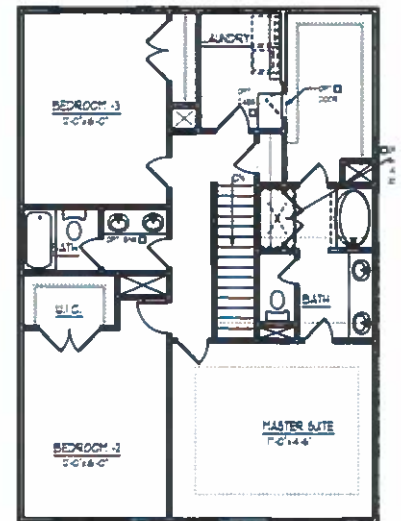

COTTAGE SERIES

VIRGINIA

2435 SQ. FT.

3-5 BEDROOMS, 2.5-3 BATHS

A SHOWN WITH OPTIONAL METAL ROOF

B

C

D SHOWN WITH OPTIONAL METAL ROOF

F

E

FIRST FLOOR

ELEVATION A,C&D LAUNDRY DOWN

ELEVATION A,C&D STANDARD

OPT. SCREEN PORCH

OPT. LAUND. w/GUEST SUITE

ELEVATION B,E&F LAUNDRY DOWN

ELEVATION B,E&F STANDARD

SECOND FLOOR

ELEVATION A,C&D LAUNDRY DOWN

STANDARD UPPER PLAN w/ JACK & JILL BATH OPTION

ELEVATION A,C&D STANDARD

ELEVATION B,E&F LAUNDRY DOWN

ELEVATION B,E&F STANDARD

"VIRGINIA" 2,435 Sq. Ft.