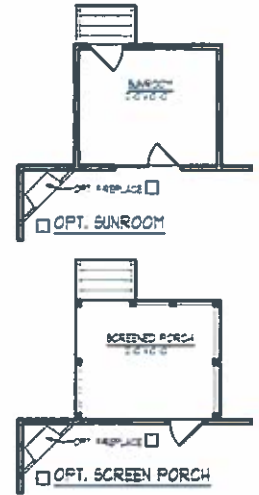

F

E

FIRST FLOOR

ELEVATION A,C&D LAUNDRY DOWN

ELEVATION A,C&D STANDARD

OPT. SCREEN PORCH

OPT. LAUND. w/GUEST SUITE

ELEVATION B,E&F LAUNDRY DOWN

ELEVATION B,E&F STANDARD

SECOND FLOOR

ELEVATION A,C&D LAUNDRY DOWN

STANDARD UPPER PLAN w/ JACK & JILL BATH OPTION

ELEVATION A,C&D STANDARD

ELEVATION B,E&F LAUNDRY DOWN

ELEVATION B,E&F STANDARD

"VIRGINIA" 2,435 Sq. Ft.