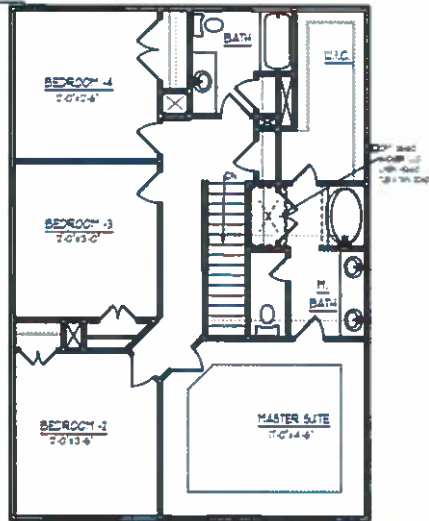

COTTAGE SERIES

VIRGINIA

2435 SQ. FT.

3-5 BEDROOMS, 2.5-3 BATHS

A SHOWN WITH OPTIONAL METAL ROOF

B

C

D SHOWN WITH OPTIONAL METAL ROOF

F

E

FIRST FLOOR

ELEVATION A,C&D LAUNDRY DOWN

ELEVATION A,C&D STANDARD

OPT. SCREEN PORCH

OPT. LAUND. w/GUEST SUITE

ELEVATION B,E&F LAUNDRY DOWN

ELEVATION B,E&F STANDARD

SECOND FLOOR

ELEVATION A,C&D LAUNDRY DOWN

STANDARD UPPER PLAN w/ JACK & JILL BATH OPTION

ELEVATION A,C&D STANDARD

ELEVATION B,E&F LAUNDRY DOWN

ELEVATION B,E&F STANDARD

"VIRGINIA" 2,435 Sq. Ft.