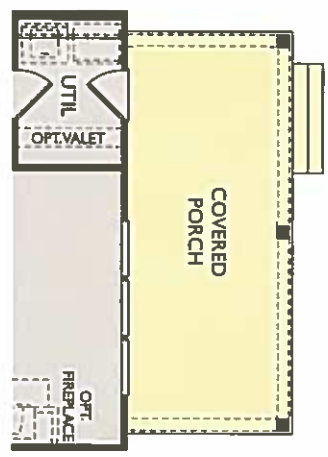

FREEMANS POINT

PEBBLE COVE
2,096 SQ. FT.

OPTIONAL STAIRS TO THIRD FLOOR

OPTIONAL BALCONY

OPTIONAL THIRD FLOOR (+291 SQ.FT.)

OPTIONAL THIRD FLOOR W/ OPTIONAL BATH 3 (+291 SQ.FT.)

OPTIONAL WRAP-AROUND PORCH

OPTIONAL PORCH

FIRST FLOOR

SECOND FLOOR

FLOORPLAN OPTIONS

* Option does not add square footage unless noted