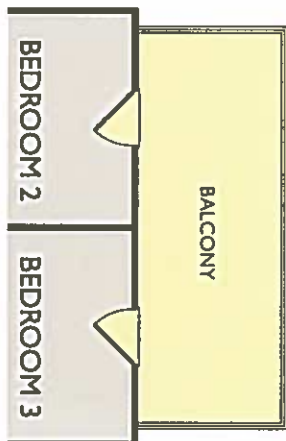

FREEMANS POINT

PEBBLE COVE
2,096 SQ. FT.

OPTIONAL STAIRS TO THIRD FLOOR

OPTIONAL BALCONY

OPTIONAL THIRD FLOOR (+291 SQ.FT.)

OPTIONAL THIRD FLOOR W/ OPTIONAL BATH 3 (+291 SQ.FT.)

OPTIONAL WRAP-AROUND PORCH

OPTIONAL PORCH

FIRST FLOOR

SECOND FLOOR

FLOORPLAN OPTIONS

* Option does not add square footage unless noted