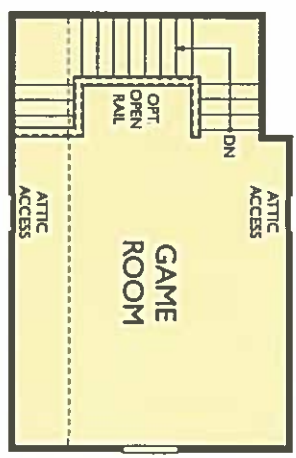

FREEMANS POINT

PEBBLE COVE
2,096 SQ. FT.

OPTIONAL STAIRS TO THIRD FLOOR

OPTIONAL BALCONY

OPTIONAL THIRD FLOOR (+291 SQ.FT.)

OPTIONAL THIRD FLOOR W/ OPTIONAL BATH 3 (+291 SQ.FT.)

OPTIONAL WRAP-AROUND PORCH

OPTIONAL PORCH

FIRST FLOOR

SECOND FLOOR

FLOORPLAN OPTIONS

* Option does not add square footage unless noted