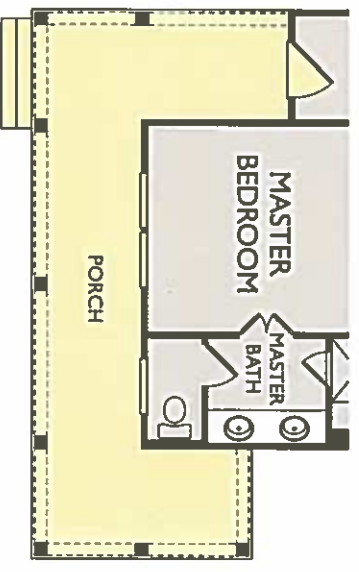

FREEMANS POINT

PEBBLE COVE
2,096 SQ. FT.

OPTIONAL STAIRS TO THIRD FLOOR

OPTIONAL BALCONY

OPTIONAL THIRD FLOOR (+291 SQ.FT.)

OPTIONAL THIRD FLOOR W/ OPTIONAL BATH 3 (+291 SQ.FT.)

OPTIONAL WRAP-AROUND PORCH

OPTIONAL PORCH

FIRST FLOOR

SECOND FLOOR

FLOORPLAN OPTIONS

* Option does not add square footage unless noted