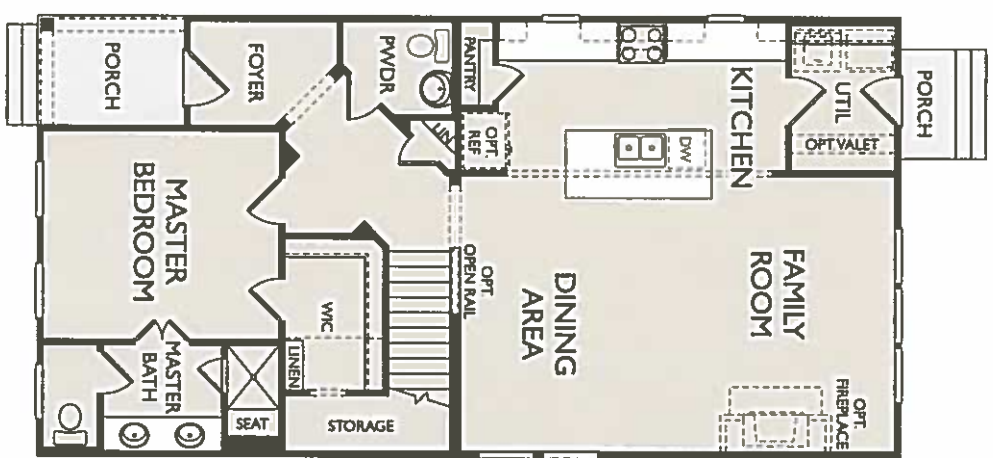

FREEMANS POINT

PEBBLE COVE
2,096 SQ. FT.

OPTIONAL STAIRS TO THIRD FLOOR

OPTIONAL BALCONY

OPTIONAL THIRD FLOOR (+291 SQ.FT.)

OPTIONAL THIRD FLOOR W/ OPTIONAL BATH 3 (+291 SQ.FT.)

OPTIONAL WRAP-AROUND PORCH

OPTIONAL PORCH

FIRST FLOOR

SECOND FLOOR

FLOORPLAN OPTIONS

* Option does not add square footage unless noted