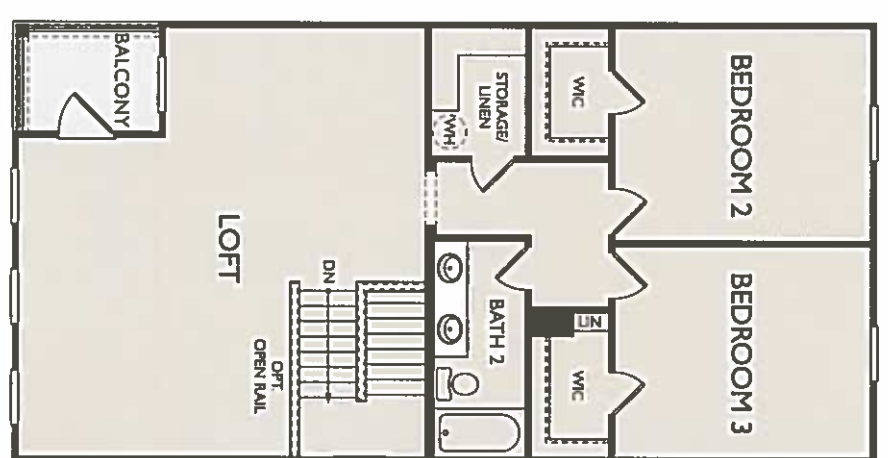

FREEMANS POINT

PEBBLE COVE
2,096 SQ. FT.

OPTIONAL STAIRS TO THIRD FLOOR

OPTIONAL BALCONY

OPTIONAL THIRD FLOOR (+291 SQ.FT.)

OPTIONAL THIRD FLOOR W/ OPTIONAL BATH 3 (+291 SQ.FT.)

OPTIONAL WRAP-AROUND PORCH

OPTIONAL PORCH

FIRST FLOOR

SECOND FLOOR

FLOORPLAN OPTIONS

* Option does not add square footage unless noted