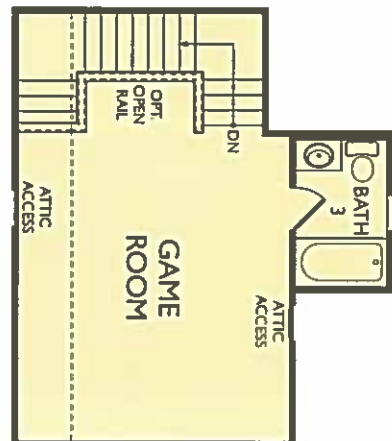

FREEMANS POINT

PEBBLE COVE
2,096 SQ. FT.

OPTIONAL STAIRS TO THIRD FLOOR

OPTIONAL BALCONY

OPTIONAL THIRD FLOOR (+291 SQ.FT.)

OPTIONAL THIRD FLOOR W/ OPTIONAL BATH 3 (+291 SQ.FT.)

OPTIONAL WRAP-AROUND PORCH

OPTIONAL PORCH

FIRST FLOOR

SECOND FLOOR

FLOORPLAN OPTIONS

* Option does not add square footage unless noted