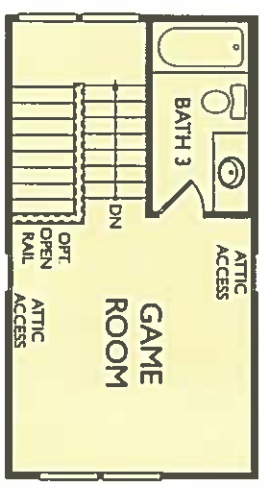

FREEMAN'S POINT
CHESAPEAKE
 2,162 SQ. FT.

FLOORPLAN OPTIONS

* Option does not add square footage unless noted