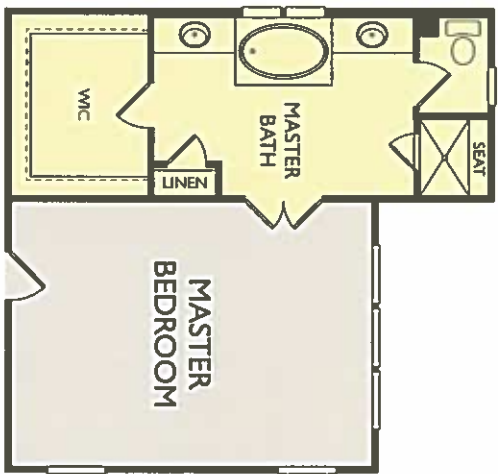

FREEMAN'S POINT
CHESAPEAKE
 2,162 SQ. FT.

FLOORPLAN OPTIONS

* Option does not add square footage unless noted