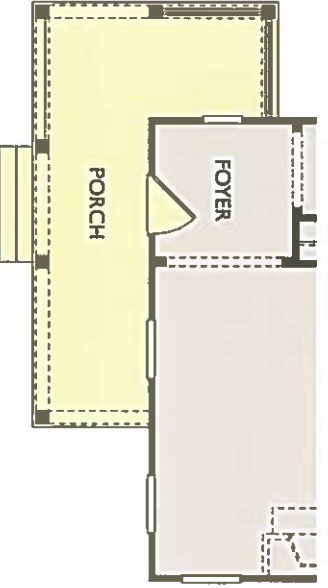

FREEMAN'S POINT
CHESAPEAKE
 2,162 SQ. FT.

FLOORPLAN OPTIONS

* Option does not add square footage unless noted