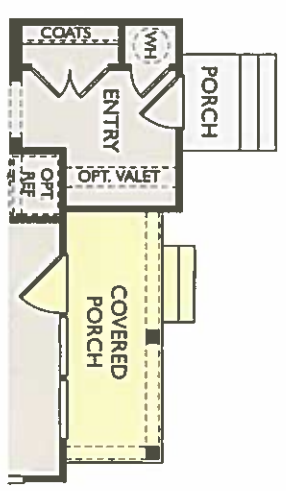

FREEMAN'S POINT
CHESAPEAKE
 2,162 SQ. FT.

FLOORPLAN OPTIONS

* Option does not add square footage unless noted