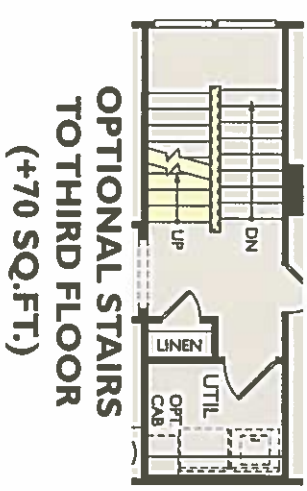

FREEMAN'S POINT
CHESAPEAKE
 2,162 SQ. FT.

FLOORPLAN OPTIONS

* Option does not add square footage unless noted