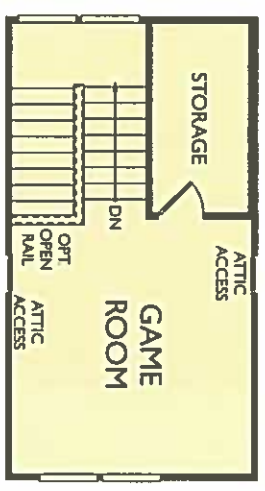

FREEMAN'S POINT
CHESAPEAKE
 2,162 SQ. FT.

FLOORPLAN OPTIONS

* Option does not add square footage unless noted