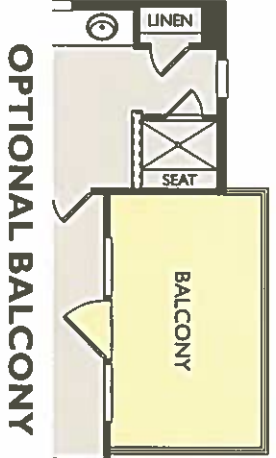

FREEMAN'S POINT
CHESAPEAKE
 2,162 SQ. FT.

FLOORPLAN OPTIONS

* Option does not add square footage unless noted