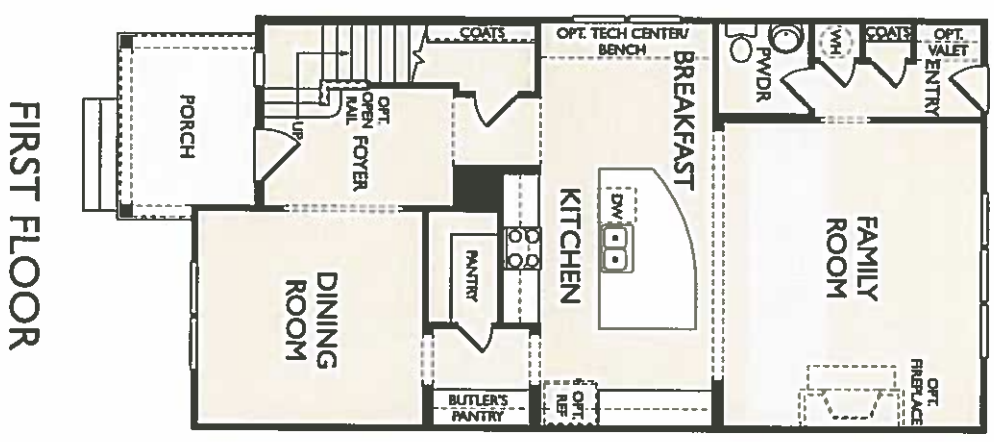

LIMEHOUSE VILLAGE

BROADWATER
1,979 SQ. FT.

FLOORPLAN OPTIONS

* Option does not add square footage unless noted