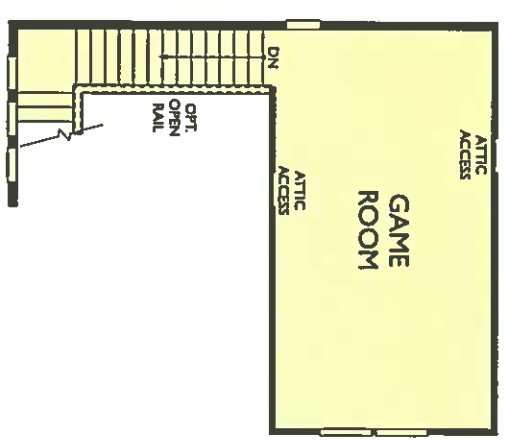

LIMEHOUSE VILLAGE

BROADWATER
1,979 SQ. FT.

FLOORPLAN OPTIONS

* Option does not add square footage unless noted