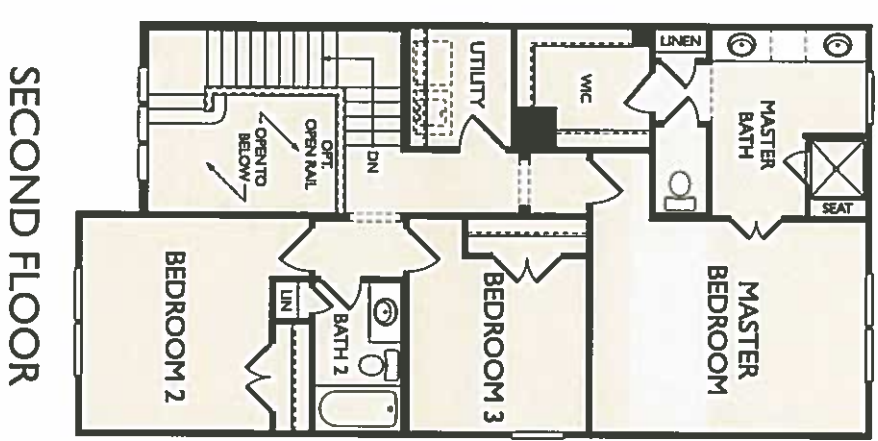

LIMEHOUSE VILLAGE

BROADWATER
1,979 SQ. FT.

FLOORPLAN OPTIONS

* Option does not add square footage unless noted