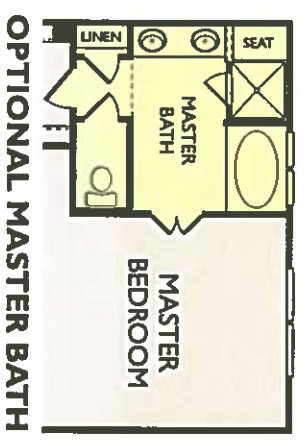

LIMEHOUSE VILLAGE

BROADWATER
1,979 SQ. FT.

FLOORPLAN OPTIONS

* Option does not add square footage unless noted