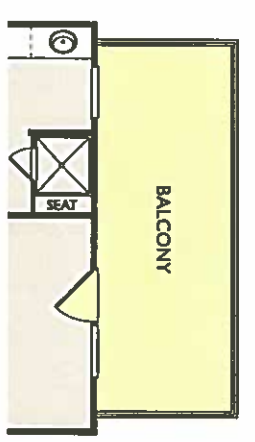

LIMEHOUSE VILLAGE

BROADWATER
1,979 SQ. FT.

FLOORPLAN OPTIONS

* Option does not add square footage unless noted