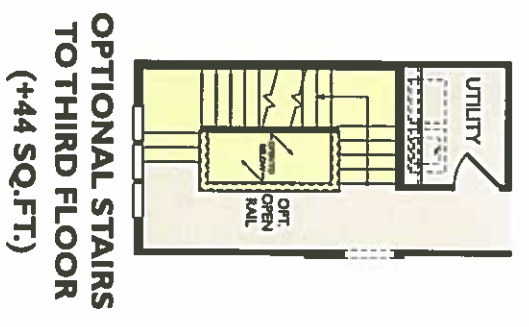

LIMEHOUSE VILLAGE

BROADWATER
1,979 SQ. FT.

FLOORPLAN OPTIONS

* Option does not add square footage unless noted